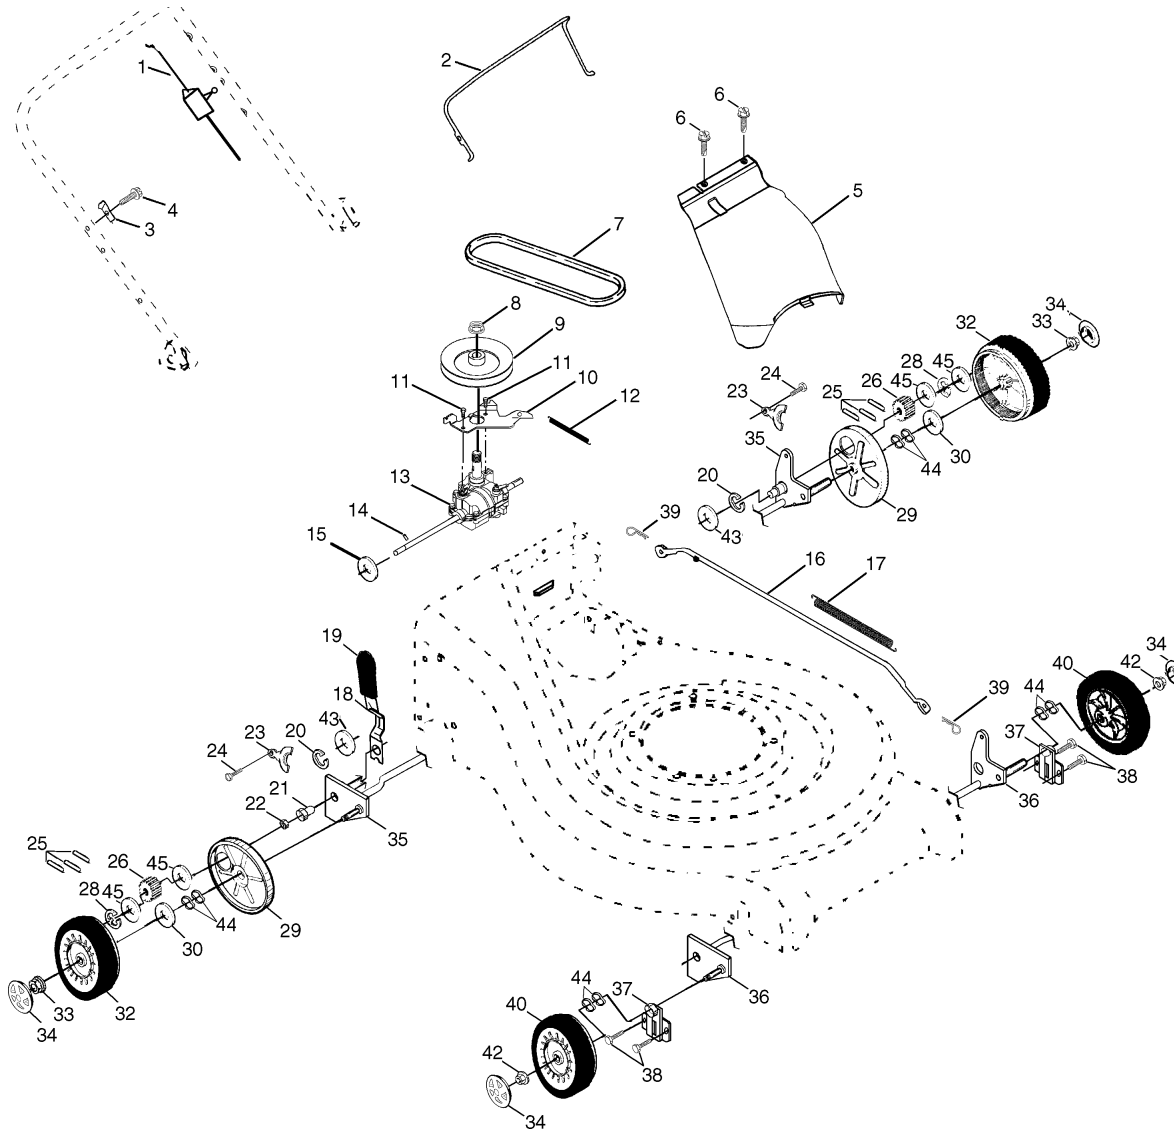

REPAIR PARTS

ROTARY LAWN MOWER MODEL NUMBER 530RS (954140072B)

REPAIR PARTS

ROTARY LAWN MOWER MODEL NUMBER 530RS (954140072B)

KEY NO.	PART NO	DESCRIPTION	KEY NO.	PART NO	DESCRIPTION
1	532161587	Cable Drive	21	532163365	Bearing Support
2	532161473	Bail Control Drive	22	532166849	Bearing Ball
3	532164557	Bracket, Downstop	23	532164555	Retainer Drive Asm. Stmp.
4	532083816	Screw Hex Wash Head Tapping 10-2	24	532057808	Screw Hex Head Tapping 1/4-20 x .75
5	532161537	Cover Drive	25	532166453	Drive Pawl
6	532750634	Screw Thdrol 10-25 x .50	26	532166450	Pinion, Drive RH
7	532160816	V-Belt	28	812000058	E-Ring 7/16
8	532132010	Nut Lock Flanged 3/8-16 Zinc	29	532088080	Cover, Dust Wheel
9	532163939	Pulley Driven	30	532067725	Washer 1/2 x 1-1/2 x .134
10	532164553	Belt Keeper	32	532155171	Wheel 9 x 2
11	817541011	Screw Hex Wash Head 10-24 X .668	33	532083923	Nut Hex Flange Lock
12	532075192	Spring	34	532157008	Hubcap
13	532169611	Transmission Asm.	35	532164552	Shaft Asm. Rear
14	532145354	Pin Spring Thrust	36	532164550	Shaft Asm. Front
15	532057079	Washer Hardened	37	532161463	Retainer Front Shaft
16	532164551	Rod Connecting	38	532163409	Screw 12 x 5/8
17	532161602	Spring Extension	39	532700279	Clip Retainer
18	532164554	Spring Selector	40	532750550	Wheel 8 x 2
19	532161961	Knob Selector Spring	42	532083923	Nut, Hex Flange Lock 3/8-16
20	812000022	E-Ring 7/8	43	819572216	Washer
			44	532057143	Wave Washer
			45	532052160	Washer