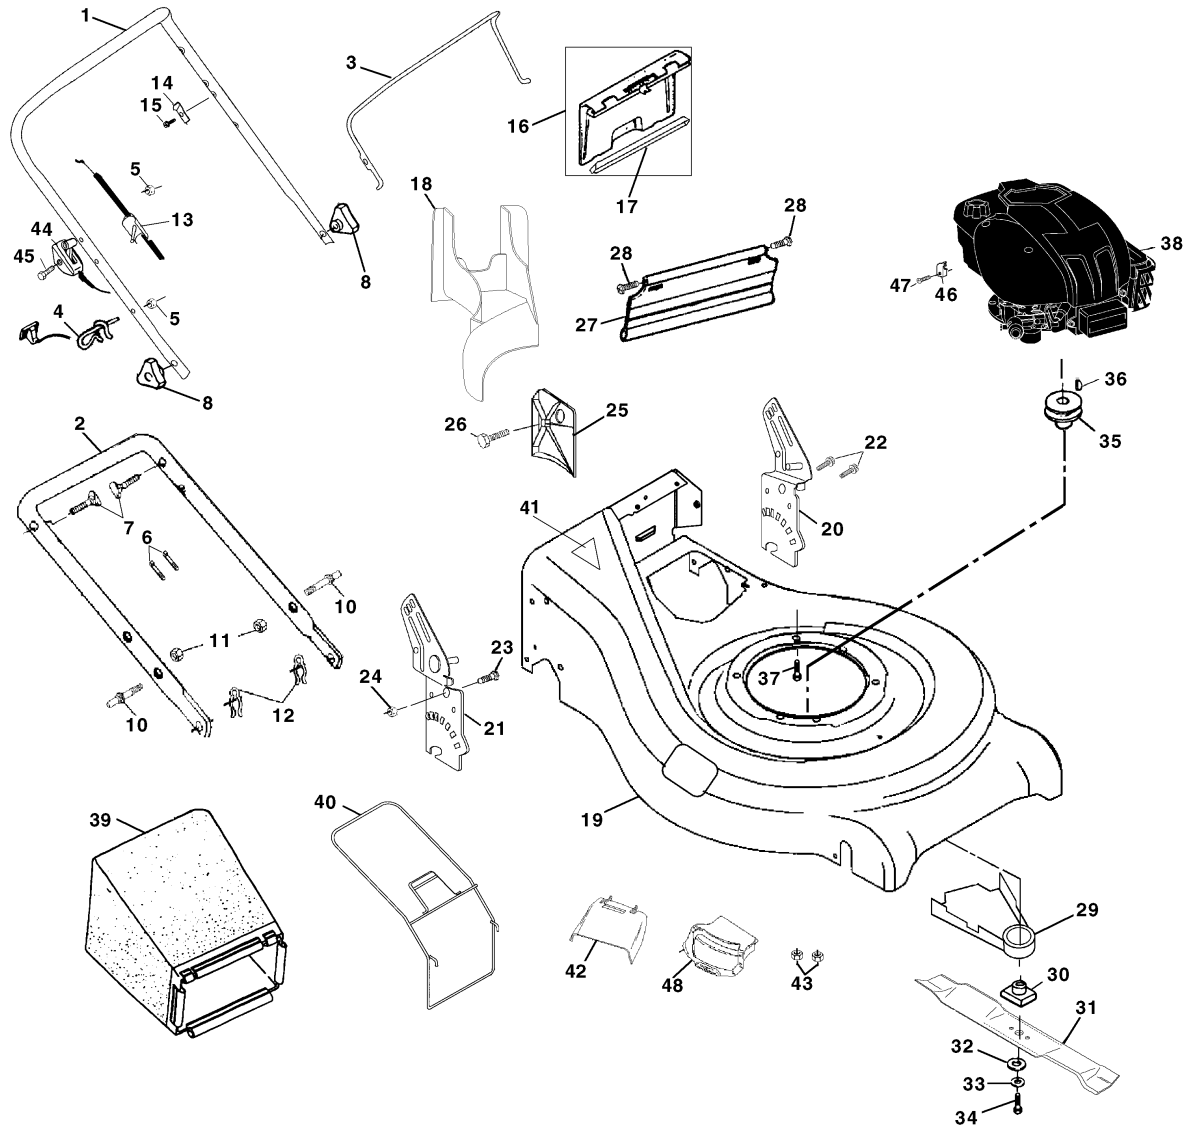

REPAIR PARTS

ROTARY LAWN MOWER MODEL NUMBER 530RS (954140072B)

REPAIR PARTS

ROTARY LAWN MOWER MODEL NUMBER 530RS (954140072B)

KEY NO.	PART NO	DESCRIPTION	KEY NO.	PART NO	DESCRIPTION
1	532165543	Handle, Upper Dlx Comf.	28	532088652	Screw, Hinge 1/4-20 x 1.25
2	532164556	Handle, Lower	29	532134612	Shield, Debris Modified
3	532131036	Bail, Cont. Wire Dlx Comf. Blk	30	532851514	Adapter, Blade w/key Longer
4	532132001	Guide, Rope, Side	31	532159267	Blade, 21"
5	532063601	Nut, Hex Lockwasher 1/4-20	32	532851074	Washer, Hardened
6	532066426	Wire, Tie	33	532850263	Lockwasher, Helical Spring 3/8
7	532131959	Bolt, Handle 5/16-18 x 1.75	34	532851084	Screw, Hex Head 3/8-24 x 1.38
8	532087692	Knob, Handle	35	532165604	Pulley, Engine
10	532161551	Bolt, Sq. Neck	36	532087677	Key, Hi Pro
11	873990500	Nut, Hex Lockwasher Ins. 5/16-18 UNC	37	532150406	Bolt, Engine
12	532051793	Cotter, Hairpin	38	-----	Engine Briggs & Stratton Model 121602
13	532133107	Cable			Order parts from engine manufacturer
14	532125162	Bracket, Upstop	39	532169111	Grass Catcher Bag
15	532083816	Screw, Hex Washer Head Tapping 10-2	40	532161358	Grass Catcher Frame
16	532162085	Kit, Door Rear	41	532107339	Danger Decal
17	532161548	Seal, Door	42	532166028	Deflector
18	532165261	Plug, Mulcher	43	532063601	Nut
19	532169189	Kit, Housing	44	532168246	Throttle Control
20	532164548	Handle, Bracket Asm. Left	45	532144929	Screw
21	532169306	Handle, Bracket Asm. Right	46	532111190	Cable Clamp
22	532150078	Screw, Hex Wshd	47	532083816	Screw
23	532163183	Bolt, Hex Head 5/16-18 x 5/8	48	532166885	Mulcher Door
24	532063124	Nut, Hex Lock Wshr 5/16-18	--	532162300	Warning Decal(Not Shown)
25	532161333	Baffle, Side	--	532169645	Owner's Manual
26	532163409	Screw 12 x 5/8			
27	532161550	Skirt			